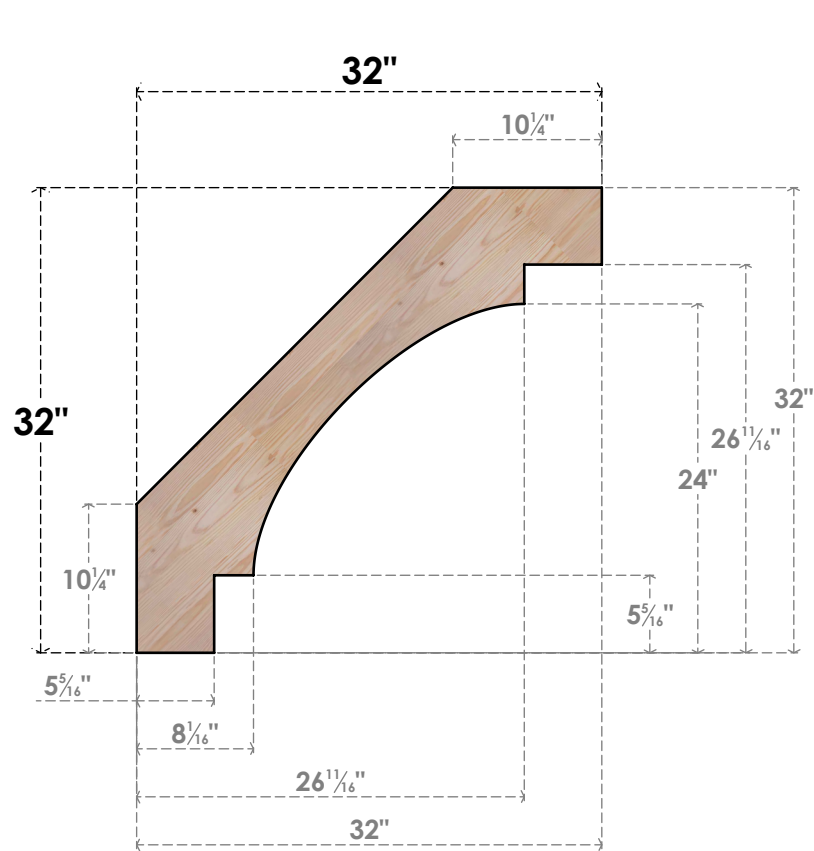

# BRC06X32X32MRC00SDF

5 1/2"W X 32"D X 32"H MERCED SMOOTH BRACE, DOUGLAS FIR

**SIDE**

**FRONT**

EKENA MILLWORK  
2300 WEST MAIN ST.  
CLARKSVILLE, TX 75426  
TOLL FREE: 866-607-0453  
WWW.EKENAMILLWORK.COM

### NOTES

1. INSTALLATION TO BE COMPLETED IN ACCORDANCE WITH MANUFACTURER'S SPECIFICATIONS.
2. DRAWING MAY NOT BE TO SCALE
3. THIS DRAWING IS INTENDED FOR DESIGN AND PLANNING PURPOSES ONLY.
4. ALL INFORMATION CONTAINED HEREIN WAS CURRENT AT THE TIME OF DEVELOPMENT BUT MUST BE REVIEWED AND APPROVED BY THE PRODUCT MANUFACTURER TO BE CONSIDERED ACCURATE.
5. PRODUCTS ARE NOT KILN DRIED. THIS ITEM IS UNIQUE AND WILL CONTAIN THE NATURAL VARIATIONS THAT THE WOOD SPECIES OFFERS. THIS MAY RESULT IN VARIATIONS UP TO 1/4"